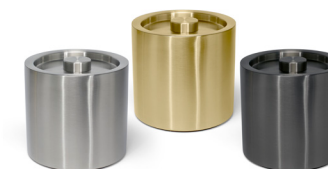

WATER-RESISTANT | DURABLE CONSTRUCTION | PHTHALATE-FREE

4" Square Brushed Stainless Soap Dish
4 sq x .5 in | 10.3 sq x 1.5 cm
pack 12
RSD030BSS23 silver
RSD030GOS23 matte brass
RSD030BKS23 matte black

12 oz Brushed Stainless Pump
2.5 dia x 7 in | 6.3 dia x 17.7 cm, 355 ml
pack 6
RSP010BSS22 silver
RSP010GOS22 matte brass
RSP010BKS22 matte black

6.5 qt Sedona Cylinder - Clay
8.25 dia x 9 in | 20.7 dia x 23.1 cm, 6.2 L
pack 4
RWA039BEL21

Shown with:
8" Cylinder Liner
RWL007GYT23 beige pp

Also Fits:
8" Cylinder Liner
RWL007CLT27 clear pvc
RWL007FRT23 frosted pp
RWL007WHI23 metal cylinder liner

ADDITIONAL COORDINATING OPTIONS

Round Brushed Stainless Jar with Lid

2 qt Round Brushed Stainless Ice Bucket

7" Brushed Stainless Tongs

17 qt London Recycle Bin - Stone
Fits PP & PVC Recycle Bin Liners

The story behind...