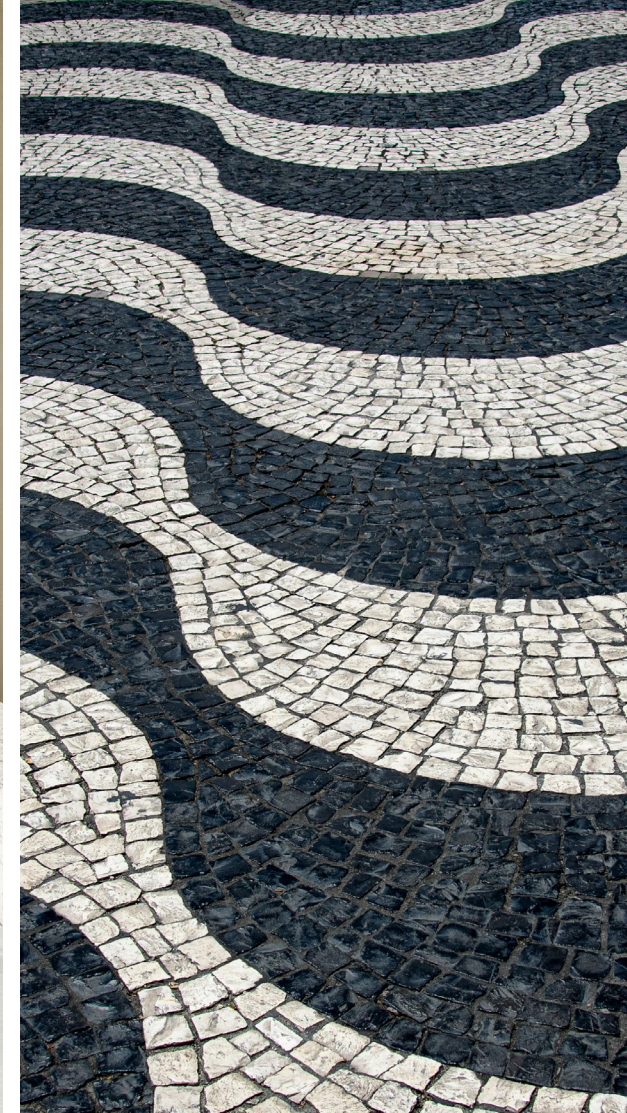

Timeless Design

The rounded shapes and ribbed textures of this collection reimagine traditional designs for a classic yet functional aesthetic.

2 COLOR SWATCHES

CASABLANCA
sandstone
page 10

CASABLANCA
onyx
page 12