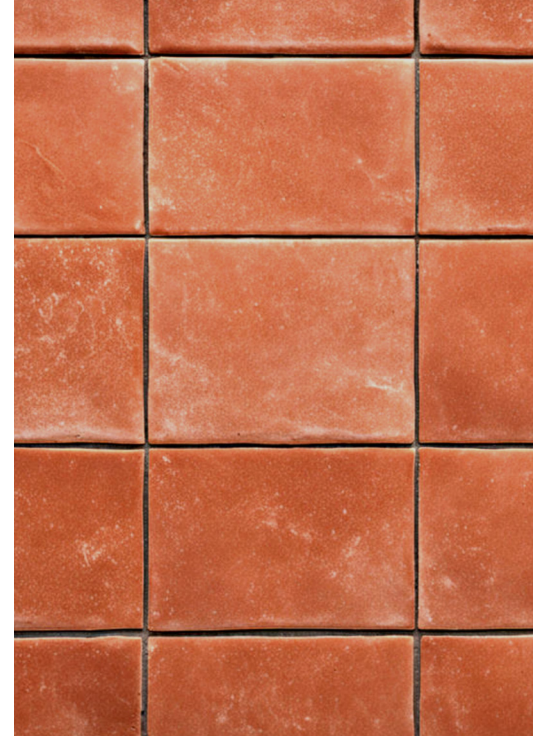

Superior Strength

Designed with high-grade metal and superior quality vegan leather, this collection withstands the demands of busy environments, ensuring lasting durability.

2 COLOR SWATCHES

SEDONA
canyon
page 4

SEDONA
clay
page 6

VEGAN LEATHER

SEDONA
canyon

Inspired by the vivid hues of a desert palette, Sedona Canyon features a striking color and sleek design. Crafted from high-grade metal wrapped in our smooth proprietary vegan leather, it combines style and functionality for modern hospitality settings.