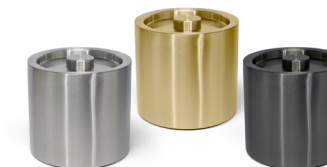

WATER-RESISTANT | DURABLE CONSTRUCTION | PHTHALATE-FREE

4" Square Brushed Stainless Soap Dish
4 sq x .5 in | 10.3 sq x 1.5 cm
pack 12
RSD030BSS23 silver
RSD030GOS23 matte brass
RSD030BKS23 matte black

12 oz Brushed Stainless Pump
2.5 dia x 7 in | 6.3 dia x 17.7 cm, 355 ml
pack 6
RSP010BSS22 silver
RSP010GOS22 matte brass
RSP010BKS22 matte black

6.5 qt Sedona Cylinder - Canyon
8.25 dia x 9 in | 20.7 dia x 23.1 cm, 6.2 L
pack 4
RWA039ORL21

Shown with:
8" Cylinder Liner
RWL007GYT23 beige pp

Also Fits:
8" Cylinder Liner
RWL007CLT27 clear pvc
RWL007FRT23 frosted pp
RWL007WHI23 metal cylinder liner

ADDITIONAL COORDINATING OPTIONS

Round Brushed Stainless Jar with Lid

2 qt Round Brushed Stainless Ice Bucket

7" Brushed Stainless Tongs

17 qt London Recycle Bin - Smoke
Fits PP & PVC Recycle Bin Liners

VEGAN LEATHER